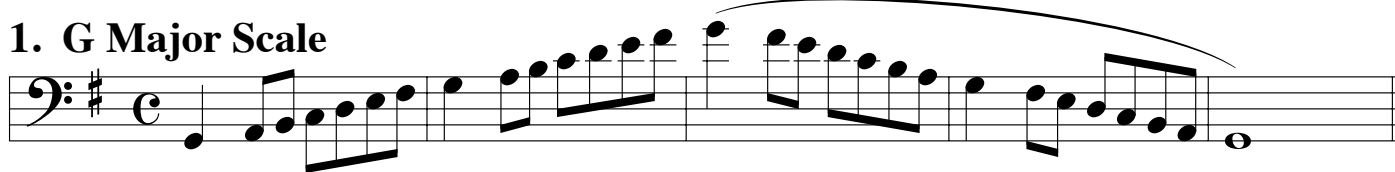

ATSSB Baritone Bass Clef Scales

All scales are to be played at a minimum of ♩ = 120

1. G Major Scale